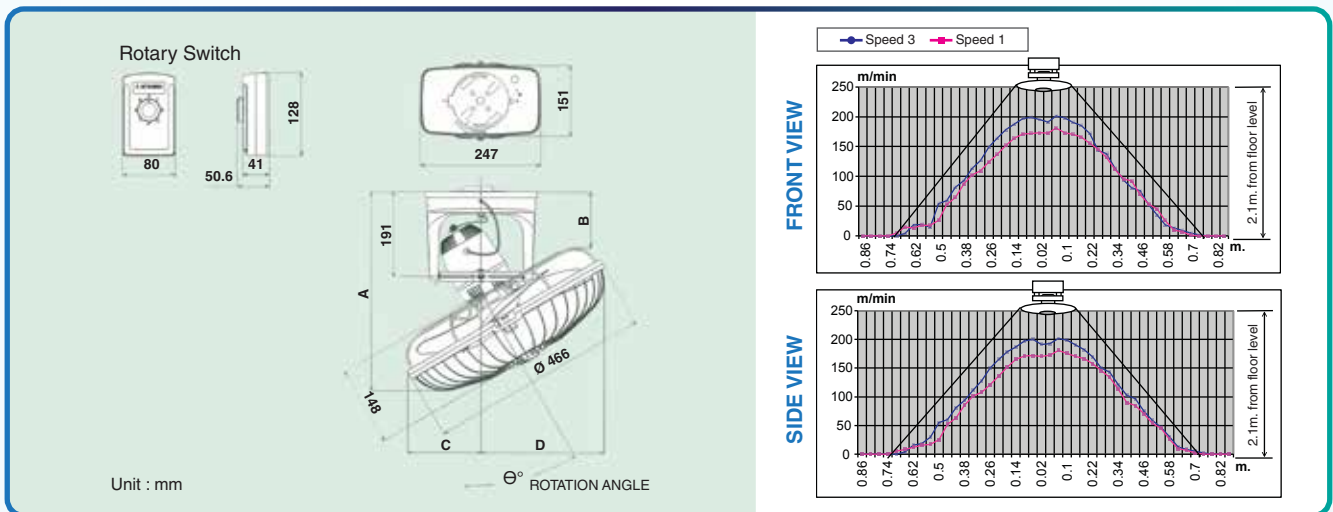

CY16-SA-W-P WHITE \$169.00

CYCLE FAN

CY16-S

16-inch Propeller (Oscillation Control)

- Blade diameter : 40 cm (16")
- Evenly distributed airflow throughout the room
- Oscillation angle : 360°
- Synchronous motor oscillation system
- Rotary switch box controller

 White

SPECIFICATION

Model	Rated Voltage (V)	Frequency (Hz)	Fan Speed	Rated Current (A)	Power Consumption (W)	RPM	Airflow Rate (m ³ /min)	Weight (kg)
CY16-S	230 - 240	50	1	0.18 - 0.19	32 - 33	825 - 880	-	4.8
			2	0.20 - 0.22	43 - 44	1020 - 1060	-	
			3	0.24 - 0.25	55 - 58	1160 - 1200	64	